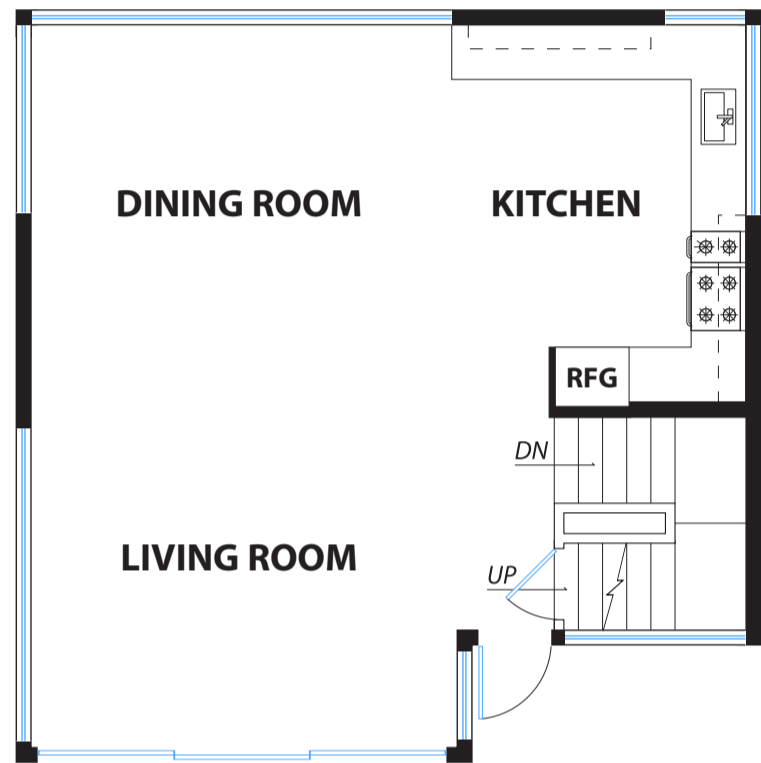

COMPASS 2413 FIFTH STREET #A

BERKELEY

SECOND FLOOR

THIRD FLOOR

FIRST FLOOR

LOFT

PRESENTED BY : TERESA BAUM
DRE #: 01731096

DISCLAIMER: RENDERING BY OPEN HOMES PHOTOGRAPHY. ALL MEASUREMENTS ARE APPROXIMATE AND MAY NOT BE EXACT.
DO NOT RELY ON THE ACCURACY OF THIS FLOOR PLAN WHEN DETERMINING THE PRICE OF A PROPERTY OR MAKING DECISIONS
REGARDING BUYING OR SELLING OF PROPERTIES WITHOUT INDEPENDENT VERIFICATION.