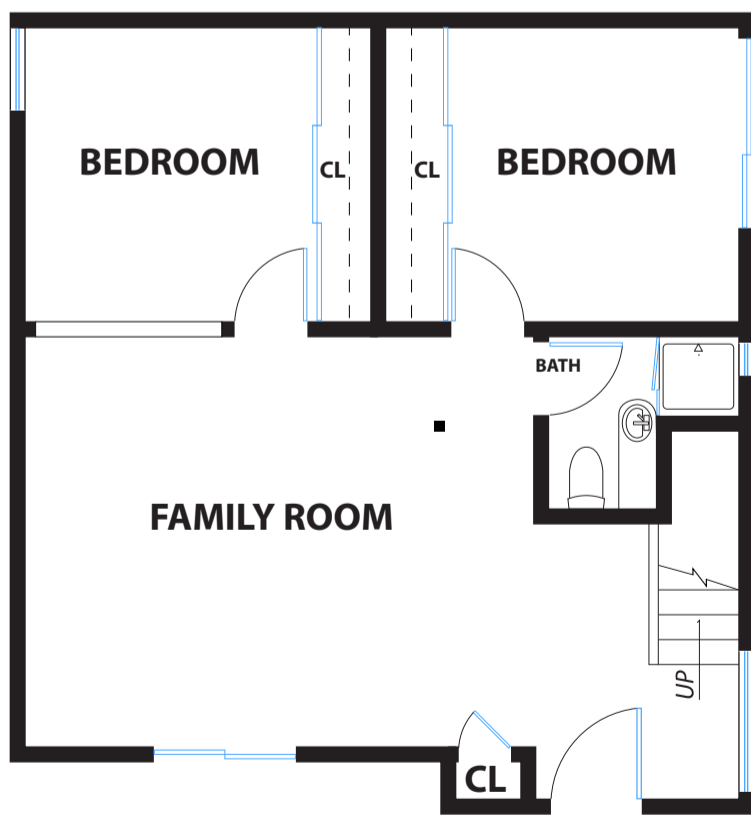

COMPASS 2413 FIFTH STREET #A

BERKELEY

SECOND FLOOR

THIRD FLOOR

FIRST FLOOR

LOFT

PRESENTED BY : TERESA BAUM
DRE #: 01731096

DISCLAIMER: RENDERING BY OPEN HOMES PHOTOGRAPHY. ALL MEASUREMENTS ARE APPROXIMATE AND MAY NOT BE EXACT.
DO NOT RELY ON THE ACCURACY OF THIS FLOOR PLAN WHEN DETERMINING THE PRICE OF A PROPERTY OR MAKING DECISIONS
REGARDING BUYING OR SELLING OF PROPERTIES WITHOUT INDEPENDENT VERIFICATION.