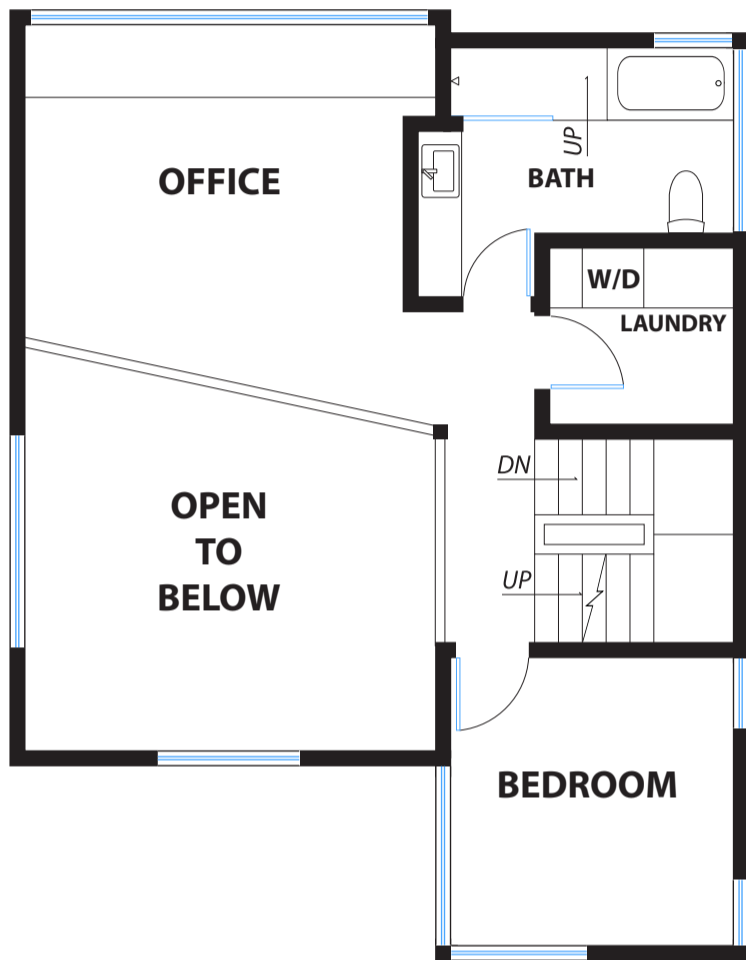

COMPASS 2413 FIFTH STREET #A

BERKELEY

SECOND FLOOR

THIRD FLOOR

FIRST FLOOR

LOFT

PRESENTED BY : TERESA BAUM
DRE #: 01731096

DISCLAIMER: RENDERING BY OPEN HOMES PHOTOGRAPHY. ALL MEASUREMENTS ARE APPROXIMATE AND MAY NOT BE EXACT.
DO NOT RELY ON THE ACCURACY OF THIS FLOOR PLAN WHEN DETERMINING THE PRICE OF A PROPERTY OR MAKING DECISIONS
REGARDING BUYING OR SELLING OF PROPERTIES WITHOUT INDEPENDENT VERIFICATION.